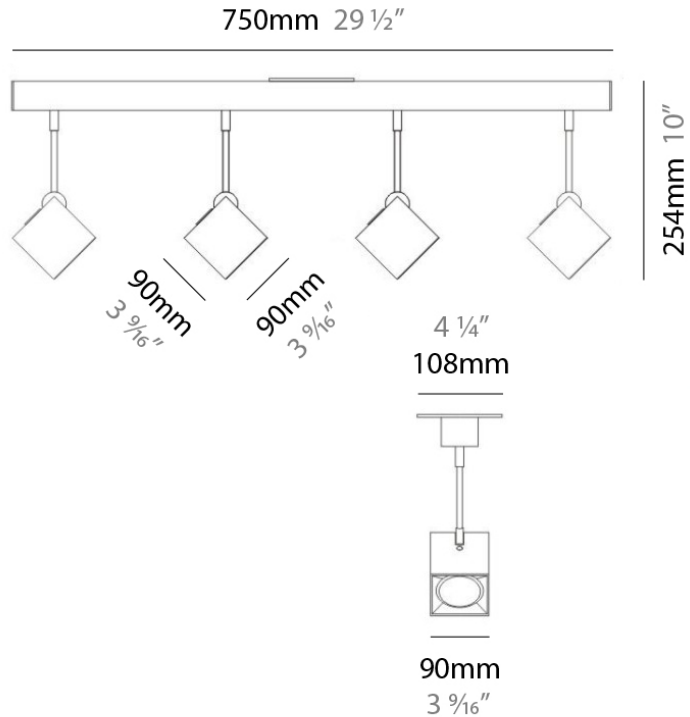

PROJECT	
TYPE	
NOTES	
QUANTITY	
DATE	

DAU SURFACE

D92018

GENERAL

Series: Dau
Brand: Milan
Division: Design
Mounting Type: Surface
Mounting Location: Ceiling
Subcategory: Pendant

PHYSICAL

Shape: Abstract
Length (mm): 750
Length (in): 29 1/2
Width (mm): 110
Width (in): 4 3/16
Height (mm): 254
Height (in): 10
Weight (kg): 2.04
Weight (lbs): 4.5
Fixture Material: Aluminum

ELECTRICAL

Number of Lamps: 4
Lamp Type: LED Retrofit
Lamp Shape: MR16
Bulb Included: Bulb Not Included
Total Output Wattage (W): 20
Max. Wattage Per Lamp (W): 5
Lamp Base: GU10
Input Voltage (V): 120

LED

Delivered Lumen Range: 1000 - 1999 lm

OPTICAL

RATINGS AND CERTIFICATIONS

Certified By: CSA Certified to UL and CSA Standards
IP rating: IP20