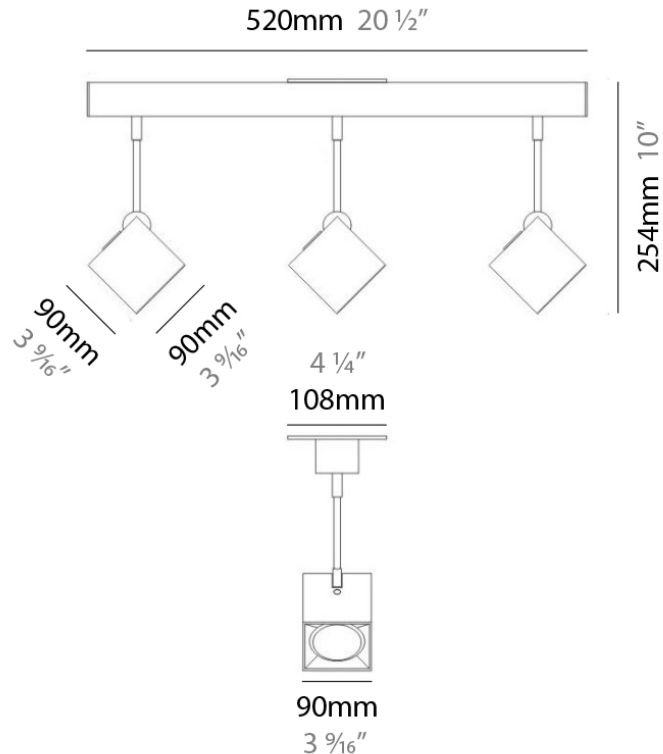

DAU SURFACE

D92017

GENERAL

Series: Dau _____
Brand: Milan _____
Division: Design _____
Mounting Type: Surface _____
Mounting Location: Ceiling _____
Subcategory: Pendant _____

PHYSICAL

Shape: Abstract _____
Length (mm): 520 _____
Length (in): 20 ½ _____
Width (mm): 110 _____
Width (in): 4 ⅝ _____
Height (mm): 254 _____
Height (in): 10 _____
Weight (kg): 1.4 _____
Weight (lbs): 3 _____
Fixture Material: Aluminum _____

ELECTRICAL

Number of Lamps: 3 _____
Lamp Type: LED Retrofit _____
Lamp Shape: MR16 _____
Bulb Included: Bulb Not Included _____
Total Output Wattage (W): 15 _____
Max. Wattage Per Lamp (W): 5 _____
Lamp Base: GU10 _____
Input Voltage (V): 120 _____

LED

Delivered Lumen Range: 500 - 999 lm _____

OPTICAL

RATINGS AND CERTIFICATIONS

Certified By: CSA Certified to UL and CSA Standards _____
IP rating: IP20 _____